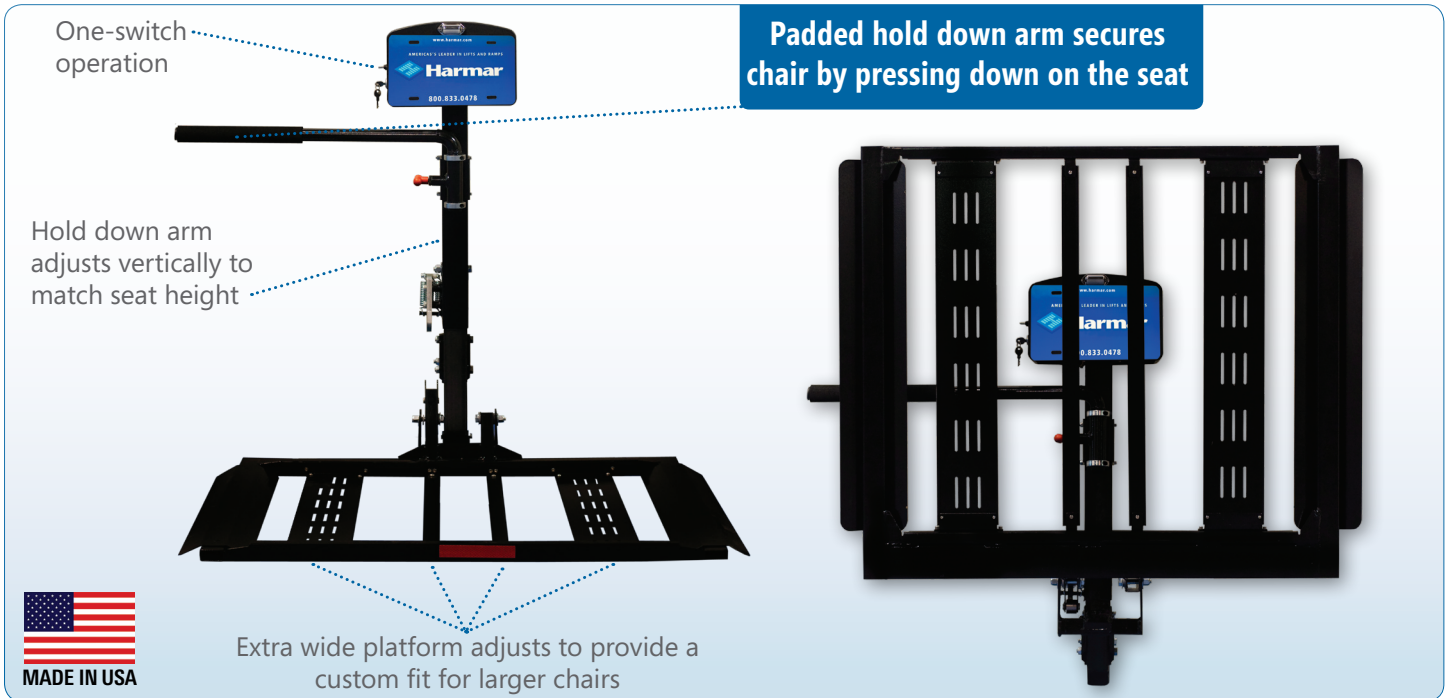

AL560XL Automatic Universal Power Chair Lift

FEATURES

- Carries larger power chairs
- Padded hold-down arm conveniently secures power chair
- No power chair modifications
- Platform wheel cradles adjust to provide a snug, custom fit
- Manual crank back up & license plate mount included
- Swing-away option available for minivans and SUVs
- Lift folds automatically when unoccupied

SPECIFICATIONS

Lifting capacity:	350 lbs
Platform Size (useable space):	32.5" x 38.5", adjustable
Installed weight:	115 lbs
Hitch height (range):	5" - 19"
Hitch Class:	II or III
Warranty:	3-year transferable

DESCRIPTION

Harmar's AL560XL is designed to meet the needs of consumers with larger power chairs who need a quick, automatic securing option without modifications to their power chair.

The extra wide adjustable platform and vertically adjustable, padded hold down arm will safely and automatically secure larger power chairs up to 350 lbs. When empty, the platform automatically folds up and out of the way. One switch operation and drive on/off platform make this fully automatic, American Made lift even easier to use!