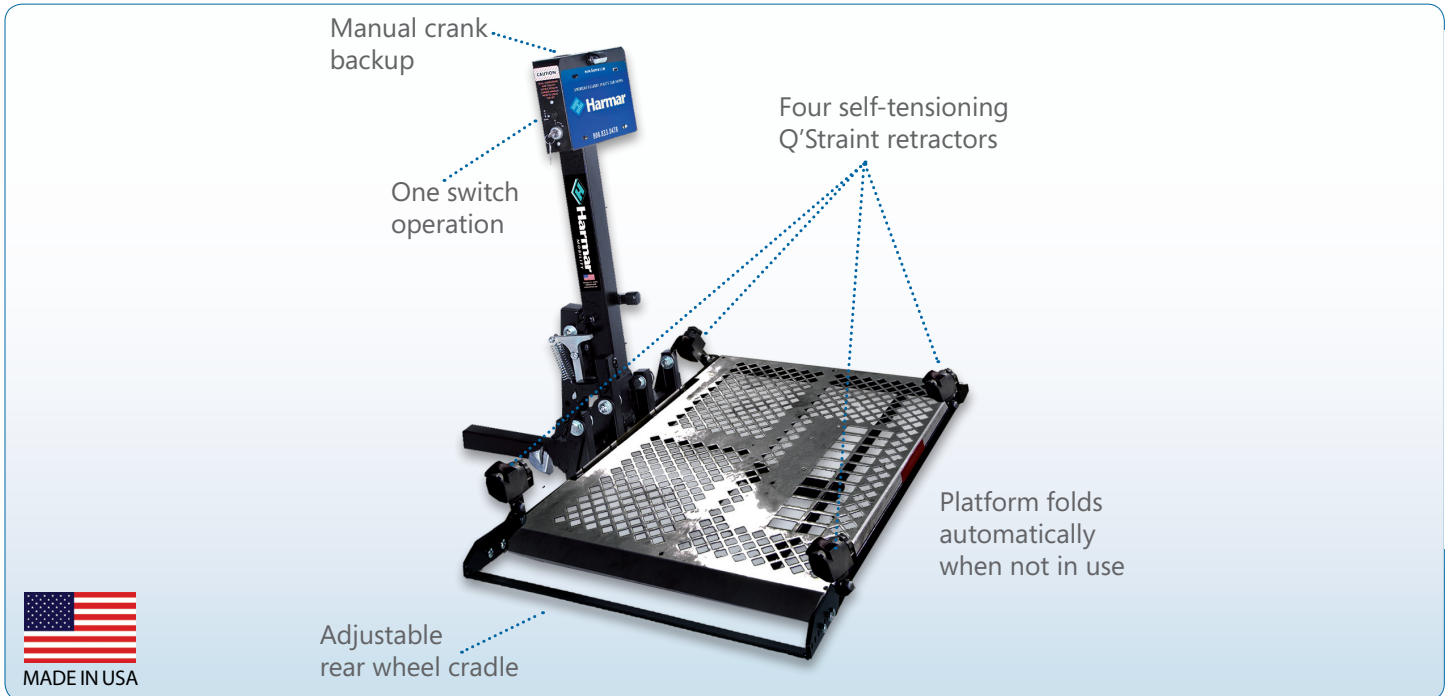

## AL300 Fusion Vehicle Lift

### FEATURES

- Carries virtually all scooters AND power chairs
- Four self-tensioning Q'Straint retractors
- No scooter or power chair modifications
- Manual crank backup and license plate mount included
- Swing Away Option available for mini vans and SUVs

### SPECIFICATIONS

Lifting capacity:	350 lbs
Maximum scooter width:	27"
Maximum scooter wheelbase:	42"
Aluminum deck size:	27.5" x 39"; adjustable cradle extends up to 46"
Installed weight:	105 lbs
Hitch height (range):	5"-19"
Hitch Class:	II or III
Warranty:	3-year transferable

### DESCRIPTION

The AL300 Fusion Lift offers the convenience and versatility of being able to carry both power chairs and scooters with one lift.

Compatible with virtually all scooters and power chairs, this lift uses four, easy-to-operate, Q'Straint retractors to safely secure your mobility device. When empty, the platform automatically folds up and out of the way with flip of a single switch.